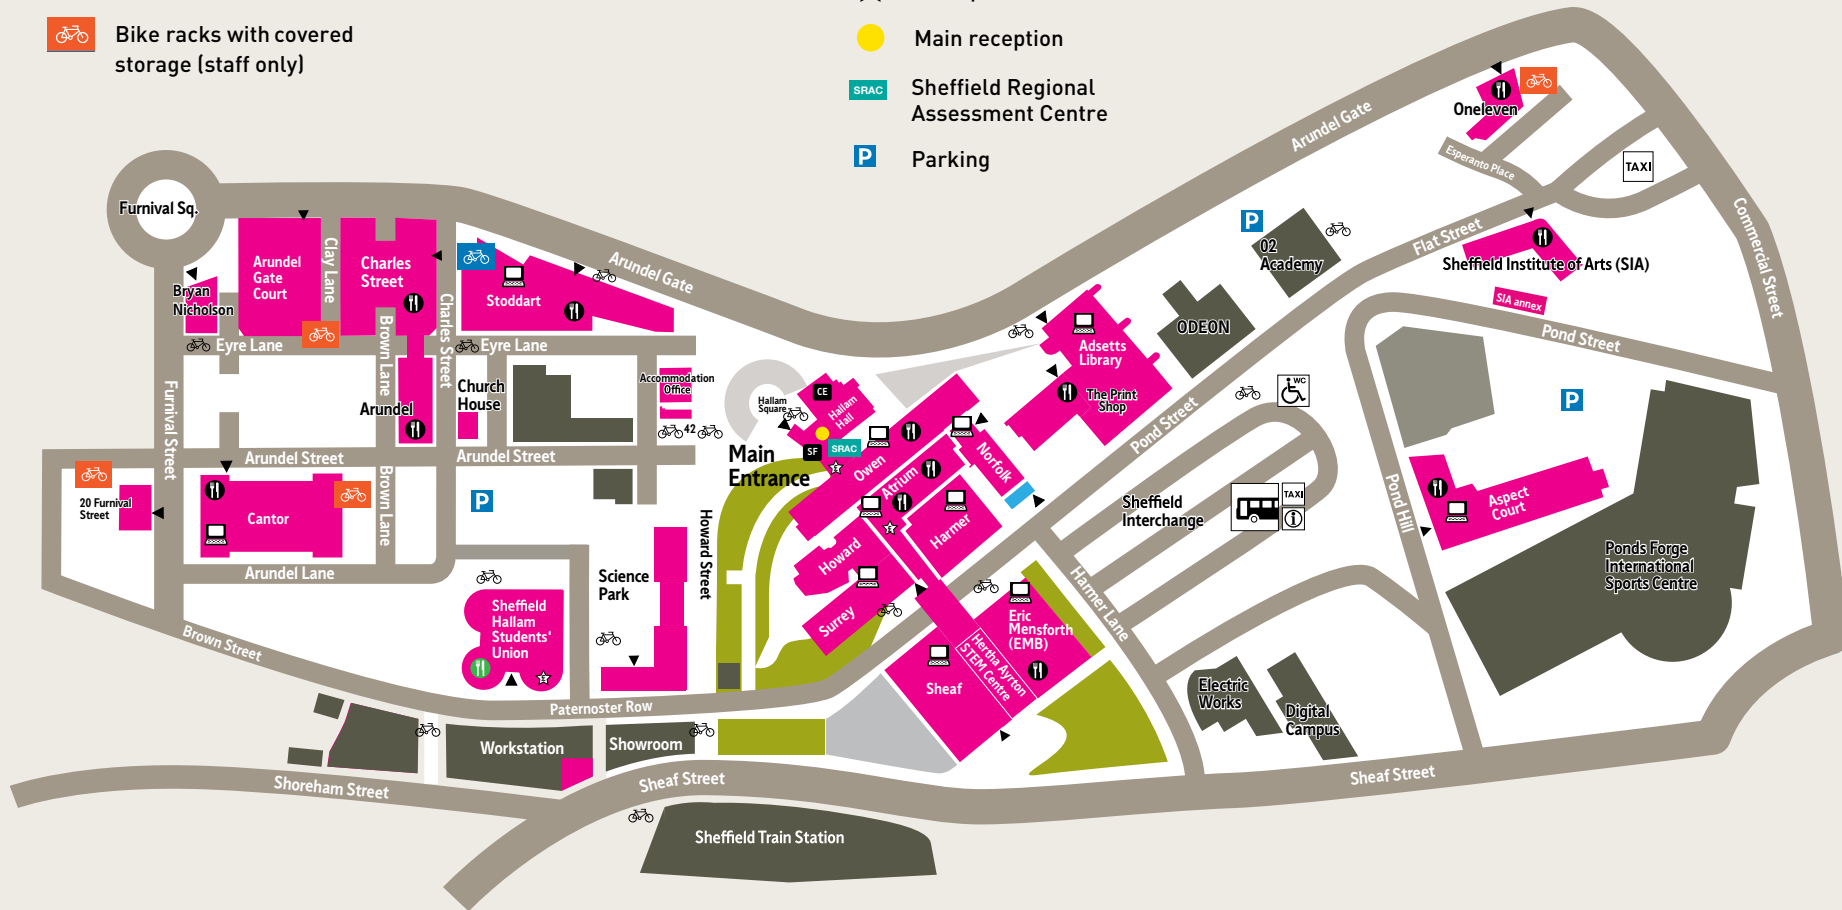

# City Campus

- ▼ Entrance to building
- University buildings
- 🚲 Bike racks
- 🚲 Bike racks with covered storage
- 🚲 Bike racks with covered storage (staff only)
- 🖨️ PCs – for locations see [shu.ac.uk/it](http://shu.ac.uk/it)
- 🏊 Sport and fitness facilities
- 🍴 Eating on campus
- 🏠 CE Careers and Employability Centre
- 💰 SF Student Finance Office
- 🍷 Bar Phoenix and Coffee Union
- ★ Cash point
- Main reception
- SRAC Sheffield Regional Assessment Centre
- P Parking

See [www.shu.ac.uk/maps](http://www.shu.ac.uk/maps) for the most up-to-date information.